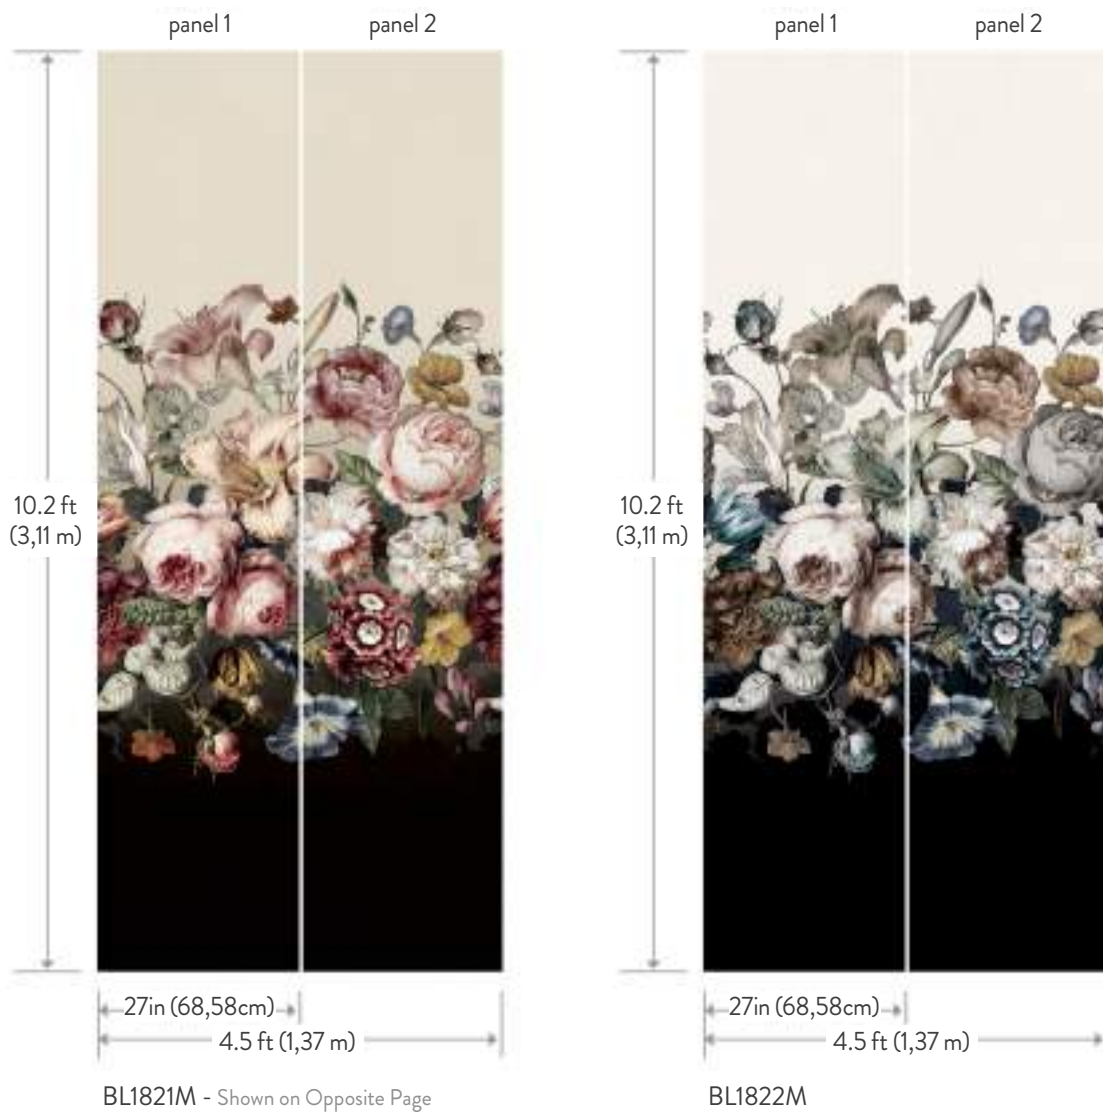

LUNARIA SILHOUETTE - BL1803, BL1802, BL1804, BL1806, BL1801

Surface Print

LUNARIA SILHOUETTE

Spindly branches laden with delicate yet densely-packed leaves
climb forever upwards in pattern Lunaria Silhouette.

BL1801 - Metallic Accent

BL1802

BL1803

BL1804 - Metallic Accent

BL1805

BL1806 - Shown on Opposite Page
Metallic Accent

Repeat 25.25 in (64.1 cm) - Roll Width 27 in (68,58 cm) - Roll Length 27 ft (8,23 m)
Non-Woven - Price Code B

©Design Copyright York Wallcoverings, Inc., All Rights Reserved.

RACHEL ROSE MURAL

A burgeoning bouquet sits in the middle of light and dark poles in pattern Rachel Rose Mural.

Overall Size: 4.5ft W x 10.2 ft H (1,37m W x 3,11m H)