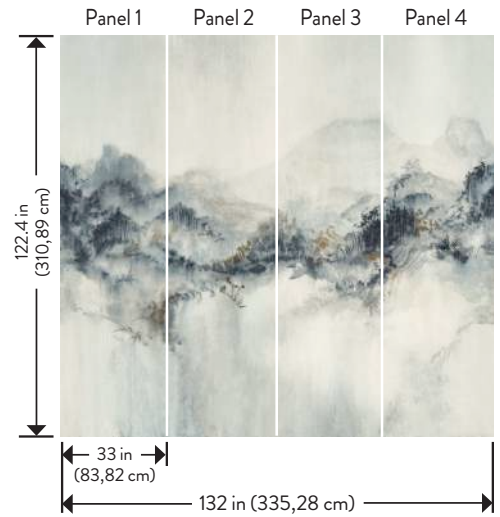

©Design Copyright York Wallcoverings, Inc., All Rights Reserved.

Brilliant Mica \_\_\_\_\_ 4-5

VR1500

Mystic Overlook Mural \_\_\_\_\_ 6-7

VR1519M

VR1520M

VR1521M

Operetta \_\_\_\_\_ 8-11