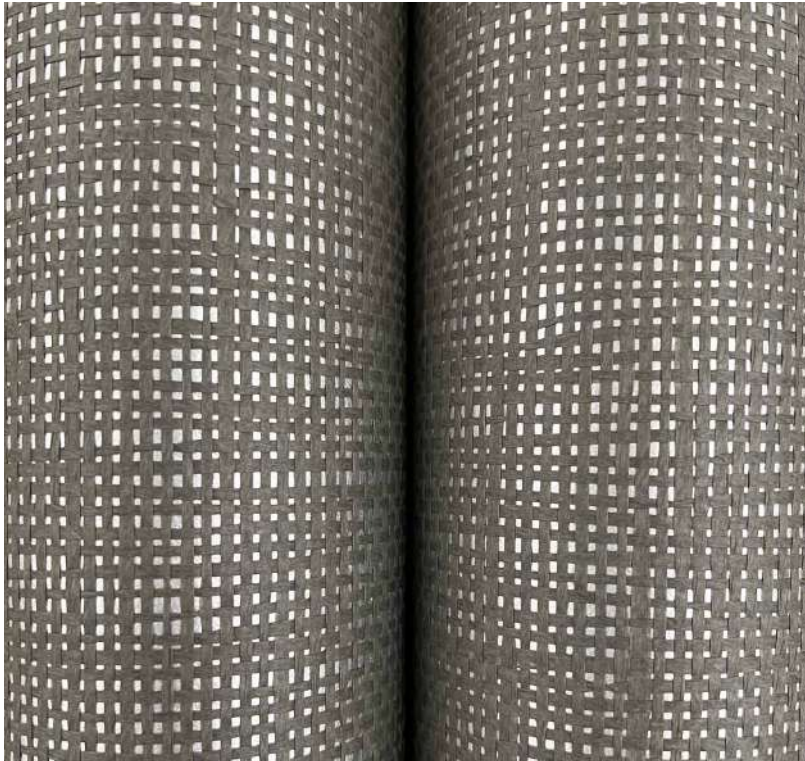

LOFT PAPERWEAVE

The over and under weave of wide natural paper tubes rests against soft burnished metallic for a glamorous industrial aesthetic in pattern Loft Paperweave.

YGL7041 - Shown in Photo

No Repeat - Roll Width 36 in (91,44 cm) - Roll Length 24 ft (7,32 m)
Paperweave on Paper Backing - Price Code A