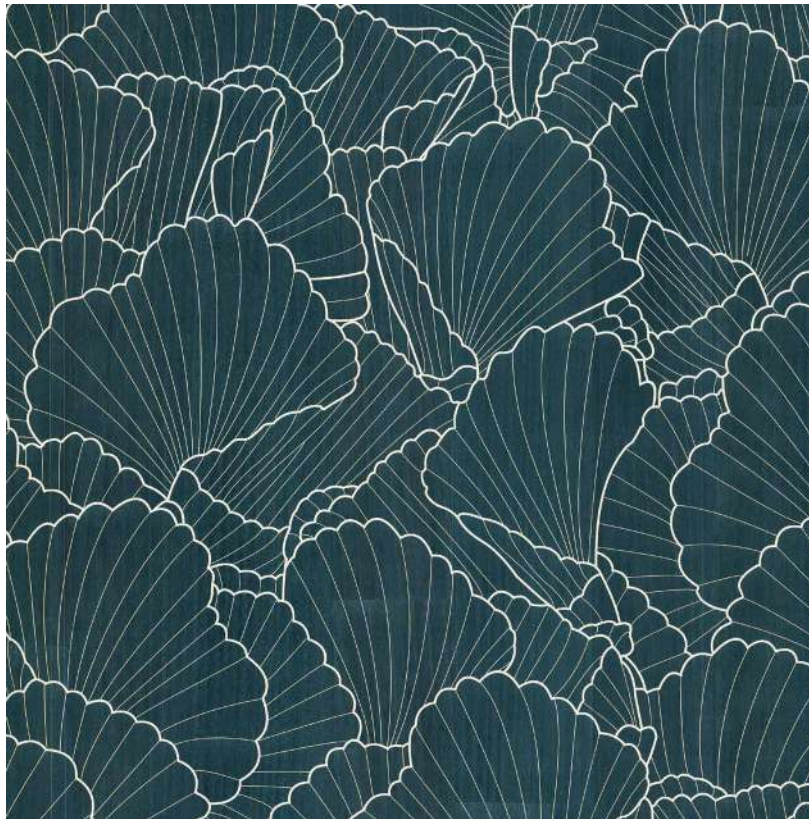

SHELL WOOD VENEER

Pattern Shell Wood Veneer has an undulating demi-lune silhouette of authentic wood resting upon subtle gold metallic foil.

YGL7000 - Shown on Opposite Page - Metallic Accent

Repeat 38.75 in (98,42 cm) - Roll Width 35 in (88,9 cm) - Roll Length 24 ft (7,32 m)
Wood Veneer on Non-Woven Backing - Price Code K