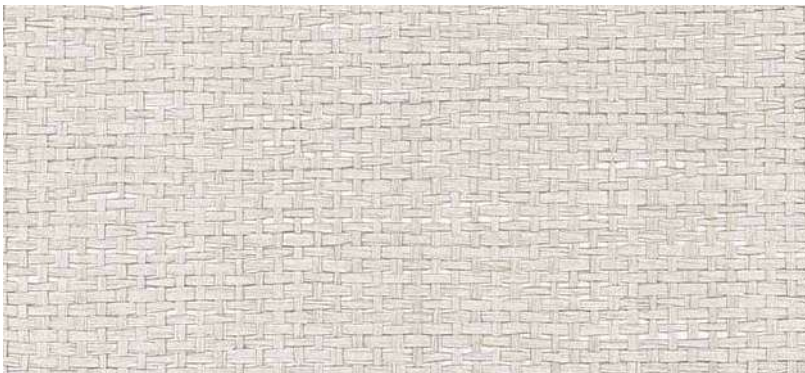

AIRY PAPERWEAVE

The flat, open fibers of Airy Paperweave showcase a ground of burnished metallic.

GRL88399 - Shown in Photo - Metallic Accent

No Repeat - Roll Width 36 in (91,44 cm) - Roll Length 24 ft (7,32 m)
Paperweave on Paper Backing - Price Code A