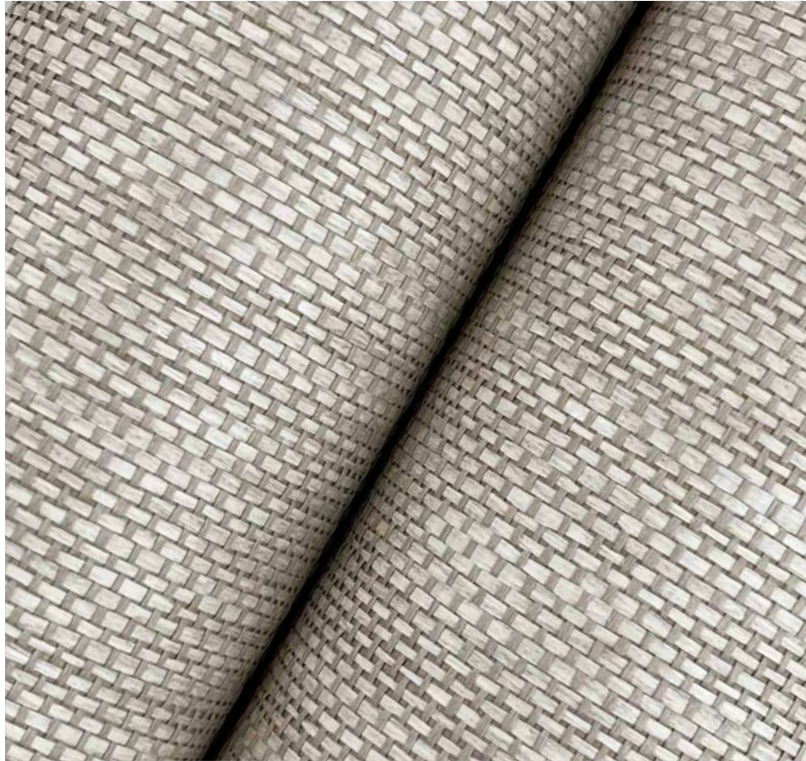

MERIDIAN PAPERWEAVE

The monochrome color of organic Meridian Paperweave creates a distinctive crosshatch diamond effect in matte cotton.

GRL88397 - Shown in Photo

No Repeat - Roll Width 36 in (91,44 cm) - Roll Length 24 ft (7,32 m)
Paperweave on Paper Backing - Price Code A