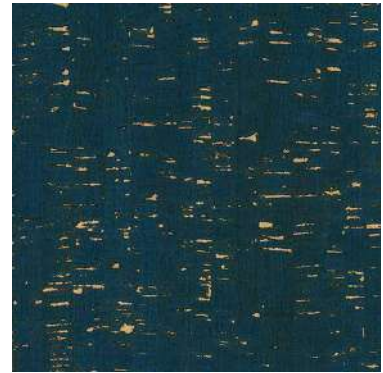

GRL88374

GRL88369, GRL88373, GRL88370, GRL89190, GRL88372

GRL88476

GRL89190

YGL7008

No Repeat - Roll Width 36 in (91,44 cm) - Roll Length 24 ft (7,32 m)
 Cork on Non-Woven Backing - Price Code C

AURORA SISAL