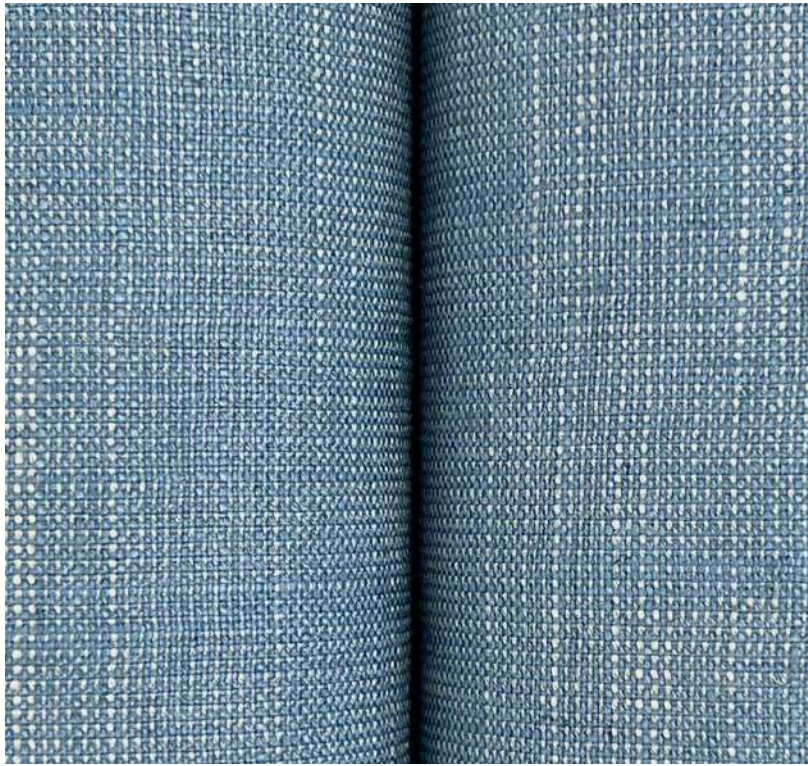

YGL7042 - Shown on Opposite Page

No Repeat - Roll Width 36 in (91,44 cm) - Roll Length 24 ft (7,32 m)
Paper and Raffia on Non-Woven Backing - Price Code H

COMBED LINEN

Strong, durable, and smooth Combed Linen's long fibrous strands are softer than regular cotton and have no impurities.