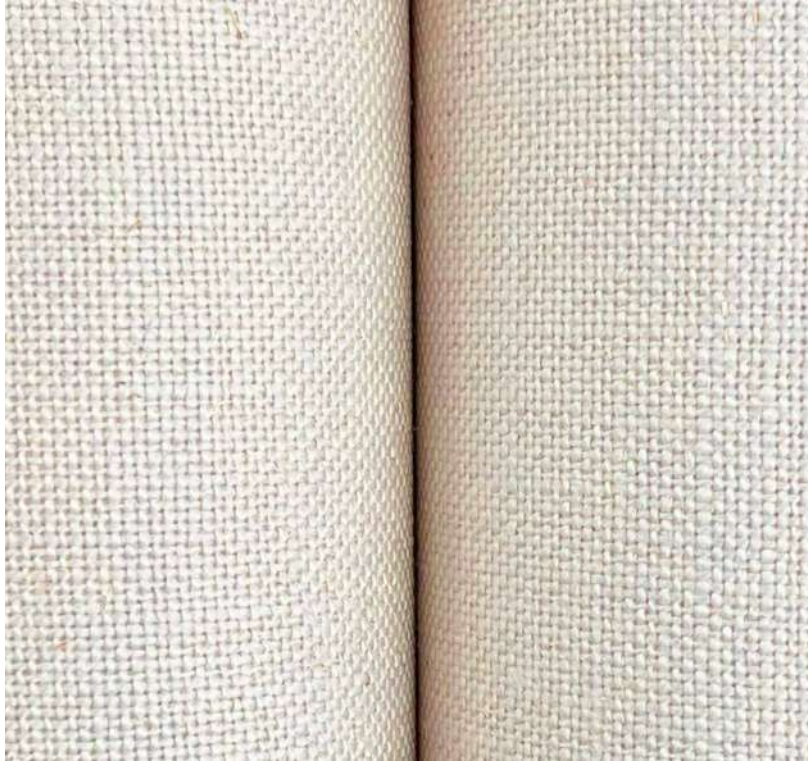

SUNDRENCHED LINEN

The feeling of Sundrenched Linen is a beachy canvas with the warm appeal of a summer breeze.

YGL7019 - Shown in Photo

No Repeat - Roll Width 54 in (137,16 cm) - Roll Length 24 ft (7,32 m)
Linen on Non-Woven Backing - Price Code K