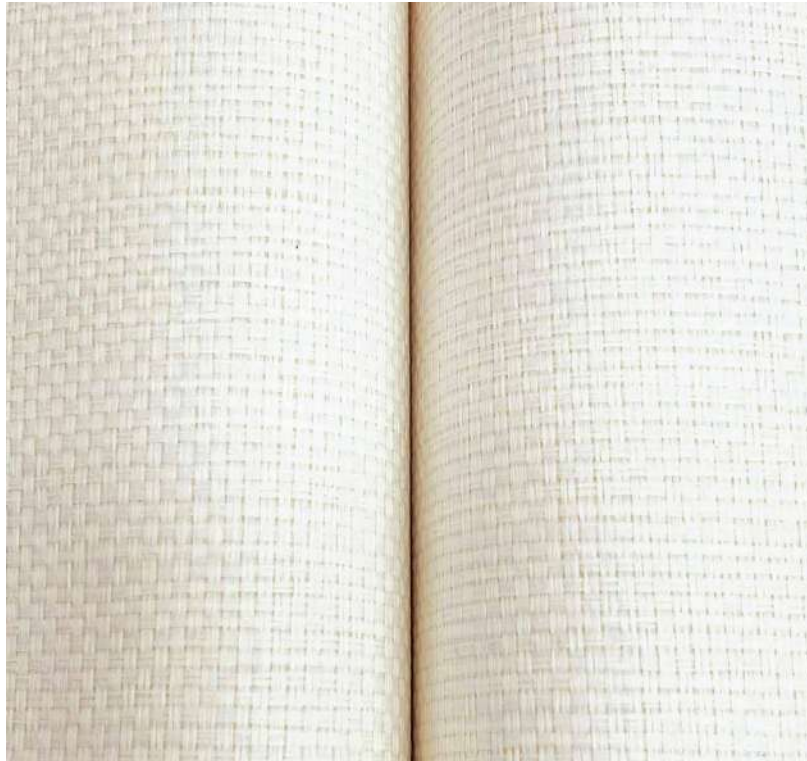

SATIN PAPERWEAVE

A classic woven, pattern Satin Paperweave builds a satin weave with long floats that create a shimmer and a distinctive style that is both timeless and modern.

GRL88318 - Shown in Photo

No Repeat - Roll Width 36 in (91,44 cm) - Roll Length 24 ft (7,32 m)
Paperweave on Paper Backing - Price Code A