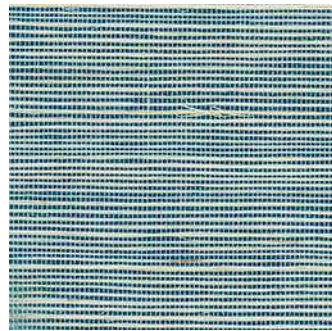

YGL7086

No Repeat - Roll Width 36 in (91,44 cm) - Roll Length 24 ft (7,32 m)
Sisal on Non-Woven Backing - *Sisal on Paper Backing - Price Code A

COTTON YARN

The classic vertical string cascade of Cotton Yarn's regimented display of diminutive ridges creates a subtle matte woven effect with discreet, luxurious overtones.